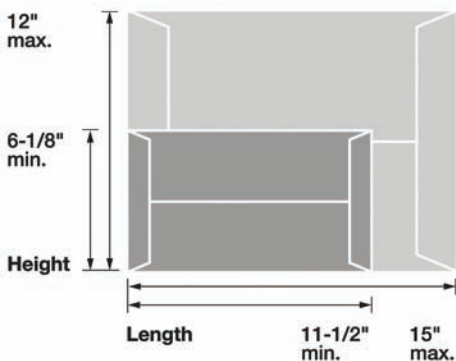

Card Dimensions

Length	Minimum 5 inches	Maximum 6 inches
Height	3-1/2 inches	4-1/4 inches
Thickness	0.007 inch	0.016 inch

Letter Dimensions

Length	Minimum 5 inches	Maximum 11-1/2 inches
Height	3-1/2 inches	6-1/8 inches
Thickness	0.007 inch	1/4 inch

Flat Dimensions

Length	Minimum* 11-1/2 inches	Maximum 15 inches
Height	6-1/8 inches	12 inches
Thickness	1/4 inch	3/4 inch

* Flats exceed at least one of these dimensions